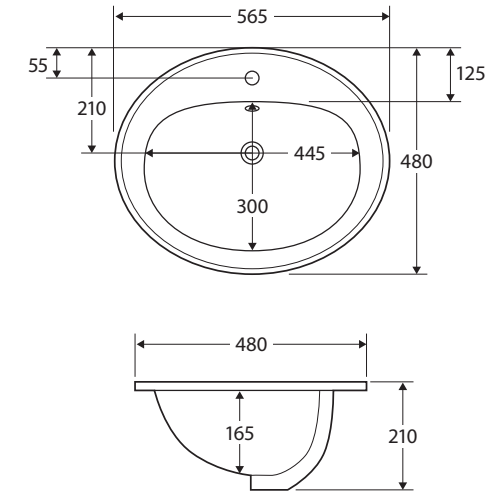

## FULLY-INSET BASIN

### Features

- Fully vitreous china
- One tap hole with overflow
- Requires 32 mm waste with overflow (not included)
- Capacity: 9 litres

**Please note:** Due to the nature of ceramic as a material, small variations in size and shape do occur. Ensure that the measurements of the purchased basin are checked physically BEFORE cutting any counter-top. Specification drawings are a guide only. Fienza will not be held liable for any errors made by external parties when cutting counter-tops.

While we aim to ensure specifications are correct at the time of publication, Fienza reserves the right to make modifications without prior notice. Physical colour may vary from image shown. All measurements are shown in millimetres. For ceramic products, please allow +/- 10 mm tolerance for manufacturing variance. Always use physical product measurements for mark-ups and roughing-in as the technical drawing may differ from actual product received.